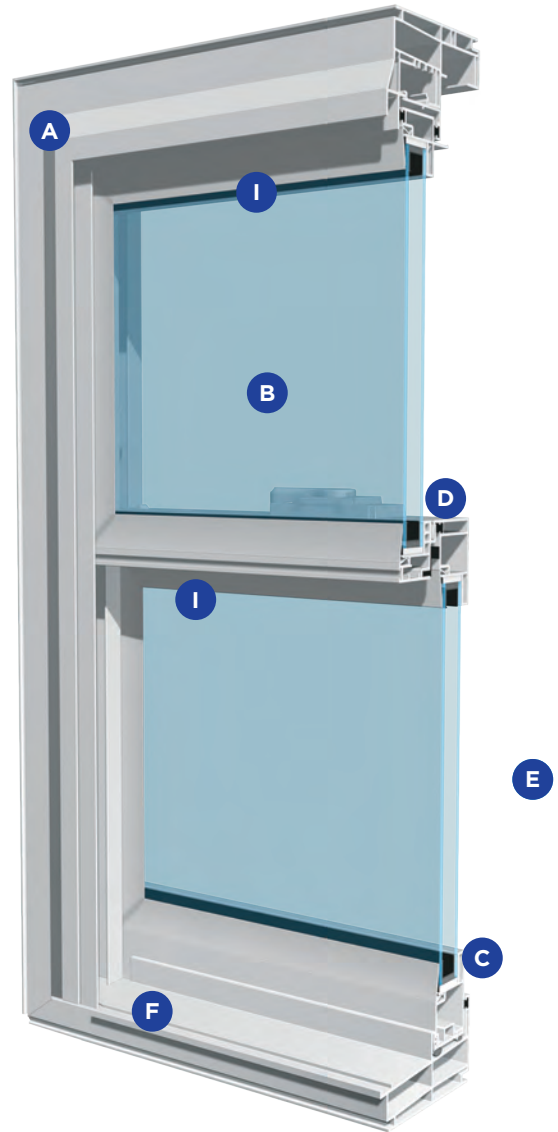

## THE MEETING OF VALUE AND SOPHISTICATED STYLE

Widely loved for their dual operable sash that tilt in for easy cleaning, Window World's 4000 Series windows offer exceptional functionality. Made of premium vinyl that will never fade, and including features like vent latches and constant-force balance systems, these windows provide dependable performance, year after year.

### DOUBLE-HUNG FEATURES

- A** Frames and sash are fusion-welded at mitered corners for added strength.
- B** 3/4" insulated glass with Low-E coating and Argon gas.
- C** U-channel spacer improves energy efficiency by disrupting heat flow.
- D** Interlocking meeting rail design seals sash tightly around weatherstripping.
- E** Multiple lines of high-density weatherstripping reduce drafts. (Not shown)
- F** Sloped sill helps drain water during heavy rain.
- G** Closed-cell foam sill bulb blocks air and water infiltration. (Not shown)
- H** Constant force coil spring balance system holds sash at any position. (Not shown)
- I** Both top and bottom sashes tilt inward for easy cleaning.
- J** Pop-out vent latch allows partial opening for ventilation. (Not shown)

### SLIDING WINDOW FEATURES

- Both sashes slide horizontally.
- Sashes glide on nylon rollers and vinyl track.
- Multi-layer weatherstripping reduces drafts.
- Built-in pull stiles won't loosen or break.

### SLIDER CONFIGURATIONS

Double Sliding

End Venting 1/4 - 1/2 - 1/4

End Venting 1/3 - 1/3 - 1/3

4000 Series  
Double-Hung  
Windows in White.

Sash tilt in for  
easy cleaning.