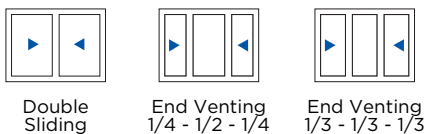

SLIDER CONFIGURATIONS

Double Sliding

End Venting 1/4 - 1/2 - 1/4

End Venting 1/3 - 1/3 - 1/3